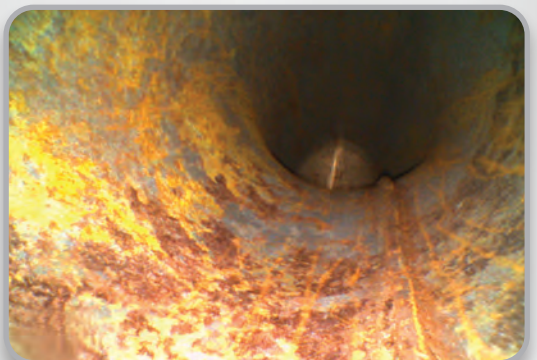

HD Quality Video & Photos

Aircraft Fuel Nozzle

The *Hawkeye® V3HD Video Borescope* features a new Micro HD video camera, custom image processor, and 5.5" HD touchscreen display. The 4 and 6mm Hawkeye V3's deliver simply the best image quality of any borescope on the market today, under \$15,000! Video footage, and still images, captured by the V3 appear crystal clear, with vibrant, lifelike colors.

Turbine Blade

Orbital Weld

Casting

Crosshole

Gearbox

Pipe Inspection

WiFi to iPhone & iPad, Anti-Glare, Smartphone Features, & more...

V3 HD