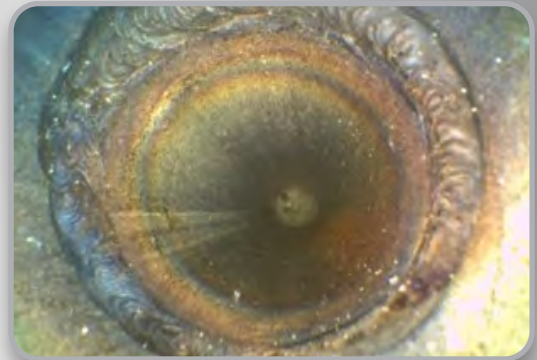

HD Quality Video & Photos

Aircraft Fuel Nozzle

The *Hawkeye® V3HD Video Borescope* features a new Micro HD video camera, custom image processor, and 5.5" HD touchscreen display. The 4 and 6mm Hawkeye V3's deliver simply the best image quality of any borescope on the market today, under \$15,000! Video footage, and still images, captured by the V3 appear crystal clear, with vibrant, lifelike colors.

Turbine Blade

Orbital Weld

Casting

Crosshole

Gearbox

Pipe Inspection

WiFi to iPhone & iPad, Anti-Glare, Smartphone Features, & more...

V3 HD