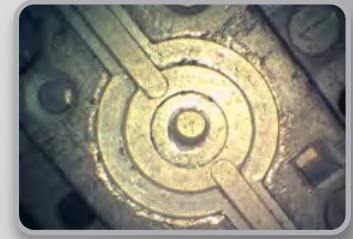

Center Weighting On