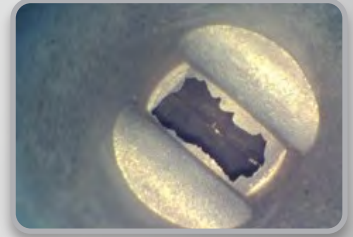

Anti-Glare On