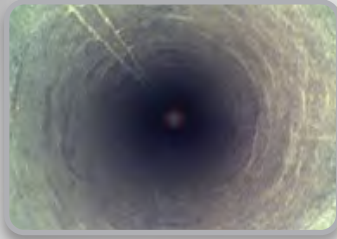

Edge Weighting On